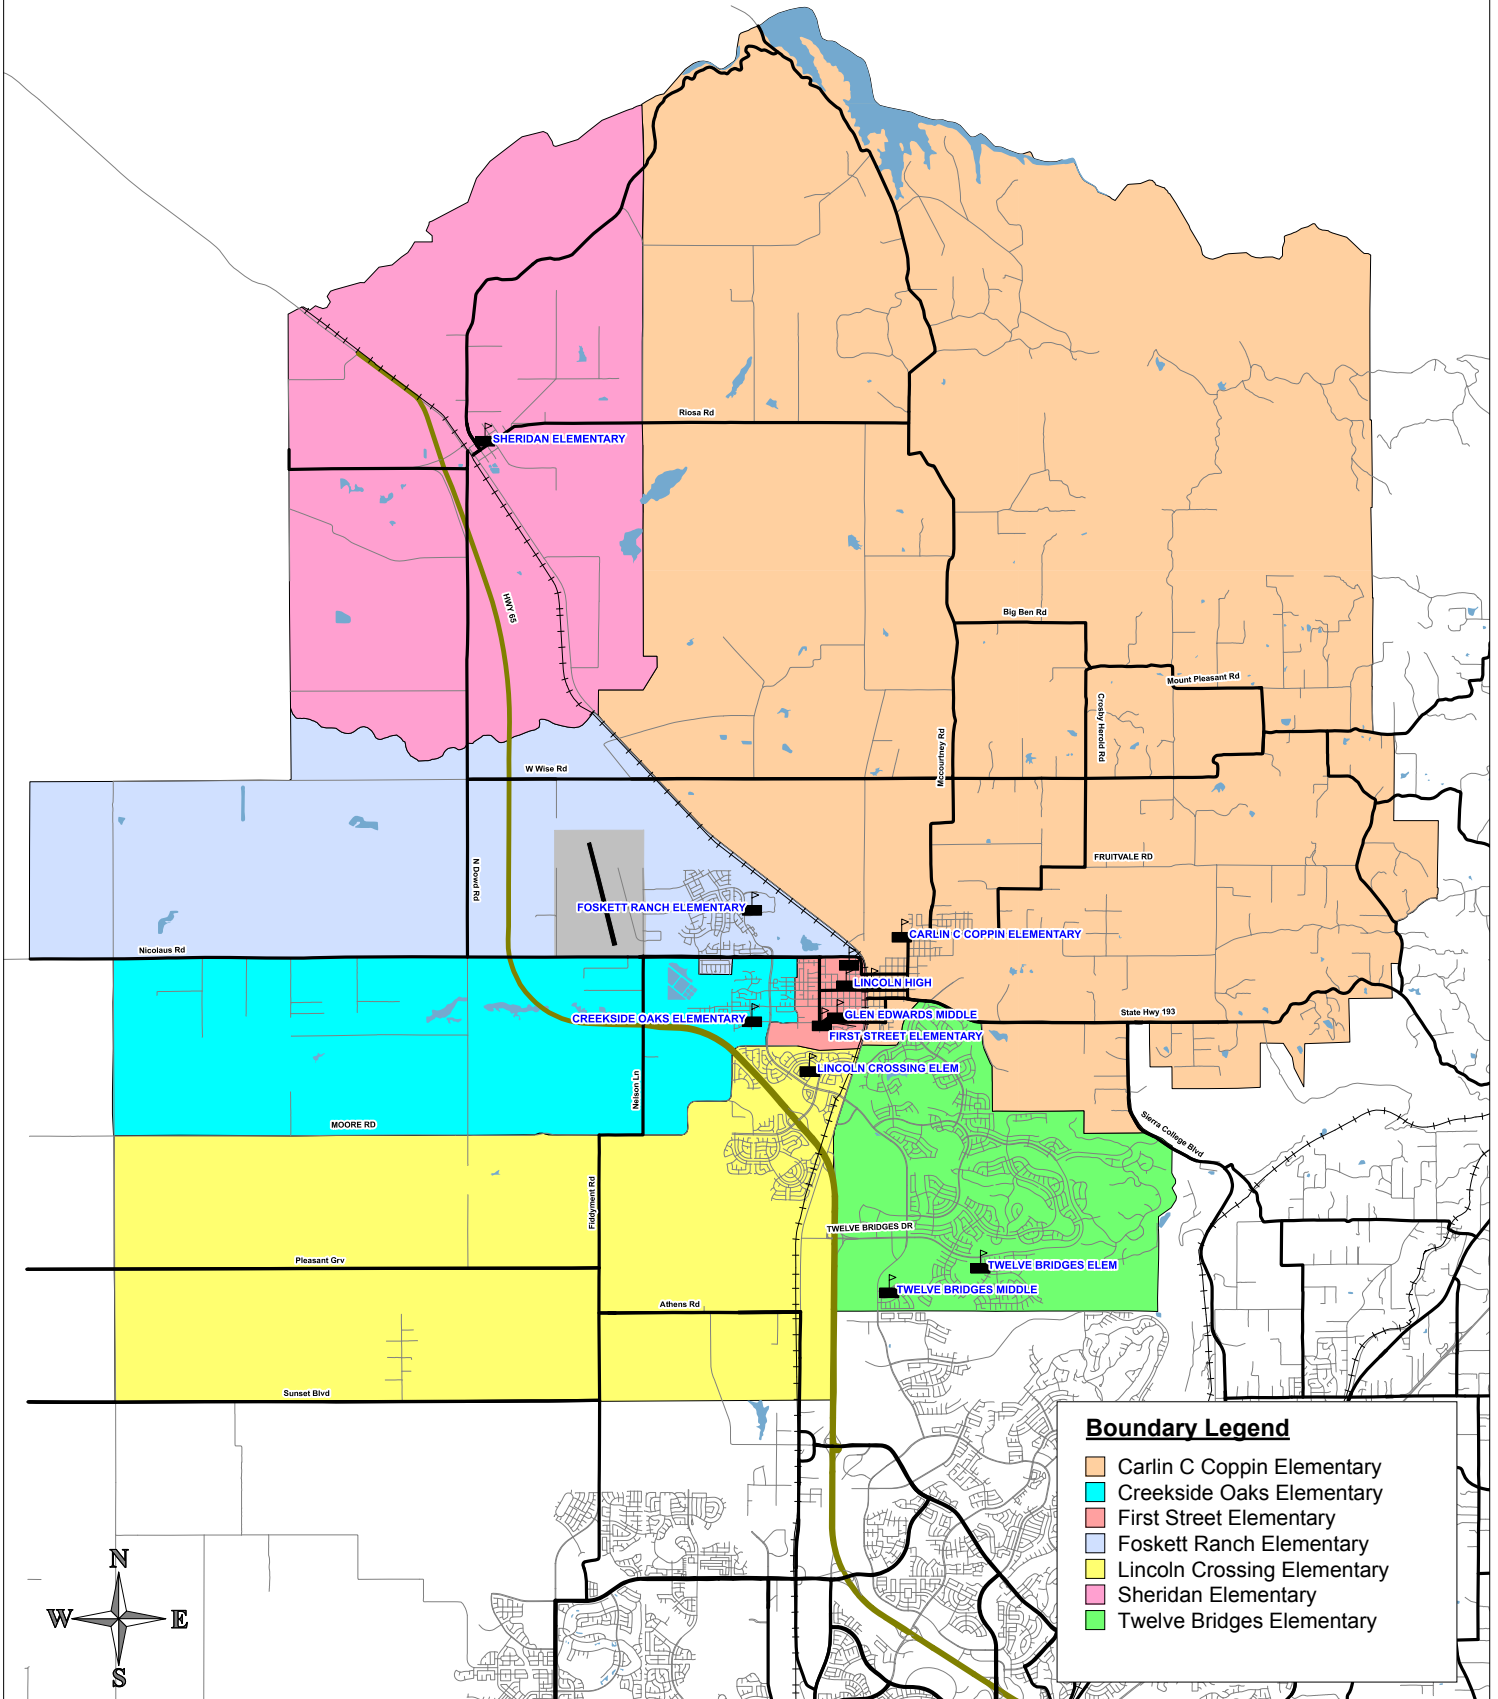

Western Placer Unified School District Elementary School Attendance Areas

Boundary Legend

- Carlin C Coppin Elementary
- Creekside Oaks Elementary
- First Street Elementary
- Foskett Ranch Elementary
- Lincoln Crossing Elementary
- Sheridan Elementary
- Twelve Bridges Elementary